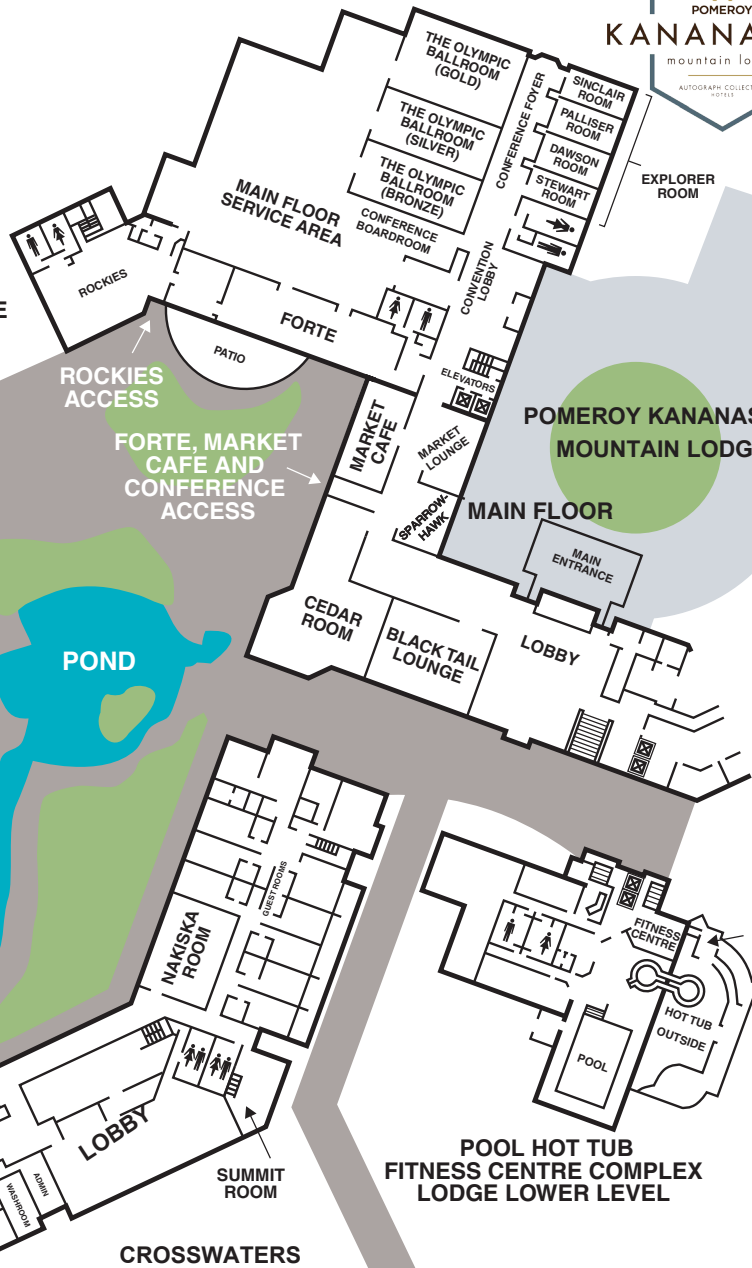

**POMEROY KANANASKIS MOUNTAIN LODGE  
SECOND FLOOR MEETING ROOMS**

ACCESS VIA FORTE ELEVATORS NEAR ROOM 2088

**MOUNT KIDD MANOR**

MOUNT KIDD BALLROOM

TO BALL FIELDS  
HOCKEY RINK &  
TERRACE TRAIL

FOLLOW ROAD  
SIGNS TO CHECK-IN

VILLAGE CENTRE LOOP  
VILLAGE CENTRE

POMEROY KANANASKIS MOUNTAIN LODGE

POOL HOT TUB  
FITNESS CENTRE COMPLEX  
LODGE LOWER LEVEL

CROSSWATERS RESORT

TO VILLAGE RIM TRAIL

\* For Reference Only. Map & Floor Plans Not to Scale.