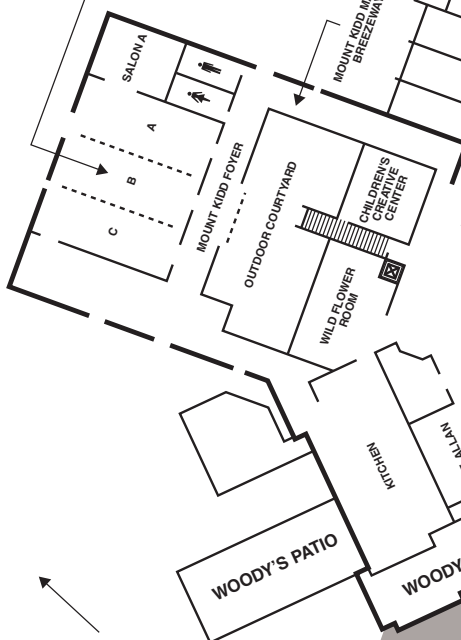

**POMEROY KANANASKIS MOUNTAIN LODGE  
SECOND FLOOR MEETING ROOMS**

ACCESS VIA FORTE ELEVATORS NEAR ROOM 2088

**MOUNT KIDD MANOR**

MOUNT KIDD BALLROOM

TO BALL FIELDS  
HOCKEY RINK &  
TERRACE TRAIL

FOLLOW ROAD  
SIGNS TO CHECK-IN

VILLAGE CENTRE LOOP  
VILLAGE CENTRE

POMEROY KANANASKIS MOUNTAIN LODGE

POOL HOT TUB  
FITNESS CENTRE COMPLEX  
LODGE LOWER LEVEL

CROSSWATERS RESORT

TO VILLAGE RIM TRAIL

\* For Reference Only. Map & Floor Plans Not to Scale.